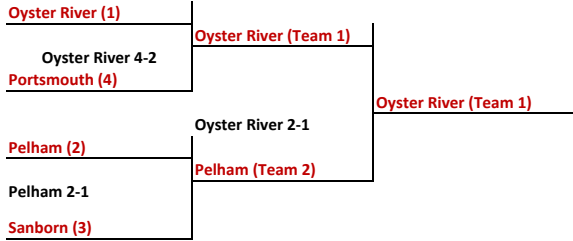

NHIAA Field Hockey
Division II 19 Teams

Region One 4 Teams

Prelim Quarter

Region Two 4 Teams

Prelim Quarter

Region Three 5 Teams

Round 1 Prelim Quarter

Region Four 5 Teams

Round 1 Prelim Quarter