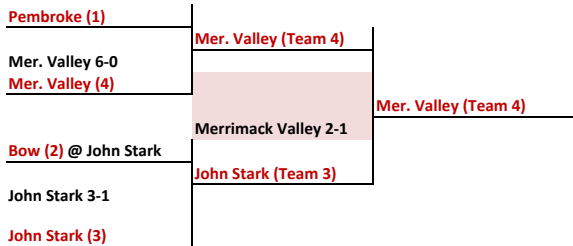

NHIAA Field Hockey
Division II 19 Teams

Region One 4 Teams

Prelim Quarter

Region Two 4 Teams

Prelim Quarter

Region Three 5 Teams

Round 1 Prelim Quarter

Region Four 5 Teams

Round 1 Prelim Quarter