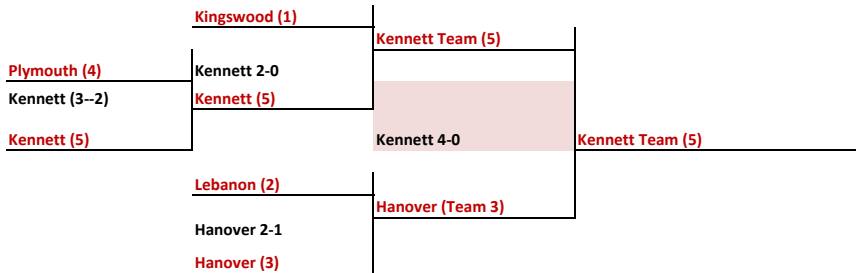

NHIAA Field Hockey
Division II 19 Teams

Region One 4 Teams

Prelim Quarter

Region Two 4 Teams

Prelim Quarter

Region Three 5 Teams

Round 1 Prelim Quarter

Region Four 5 Teams

Round 1 Prelim Quarter