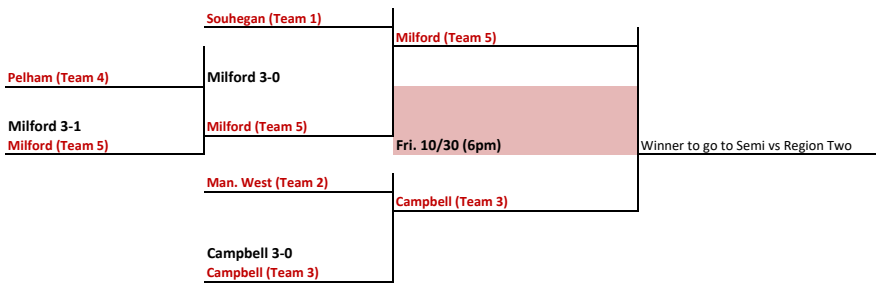

NHIAA Volleyball
Division II 18 Teams

Region One 4 Teams

Prelim Quarter

Region Two 5 Teams

Round 1 Prelim Quarter

Region Three 5 Teams

Round 1 Prelim Quarter

Region Four 4 Teams