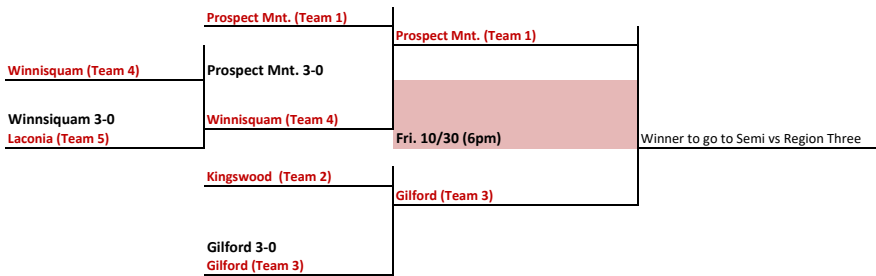

NHIAA Volleyball
Division II 18 Teams

Region One 4 Teams

Prelim Quarter

Region Two 5 Teams

Round 1 Prelim Quarter

Region Three 5 Teams

Round 1 Prelim Quarter

Region Four 4 Teams