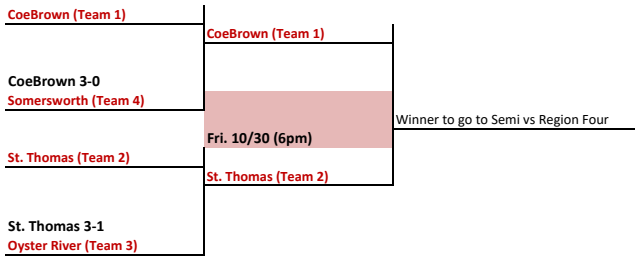

NHIAA Volleyball
Division II 18 Teams

Region One 4 Teams

Prelim Quarter

Region Two 5 Teams

Round 1 Prelim Quarter

Region Three 5 Teams

Round 1 Prelim Quarter

Region Four 4 Teams