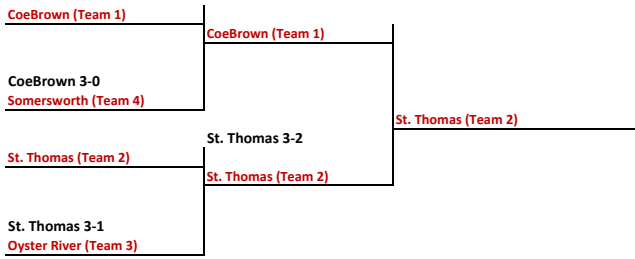

NHIAA Volleyball
Division II 18 Teams

Region One 4 Teams

Prelim Quarter

Region Two 5 Teams

Round 1 Prelim Quarter

Region Three 5 Teams

Round 1 Prelim Quarter

Region Four 4 Teams

Prelim Quarter