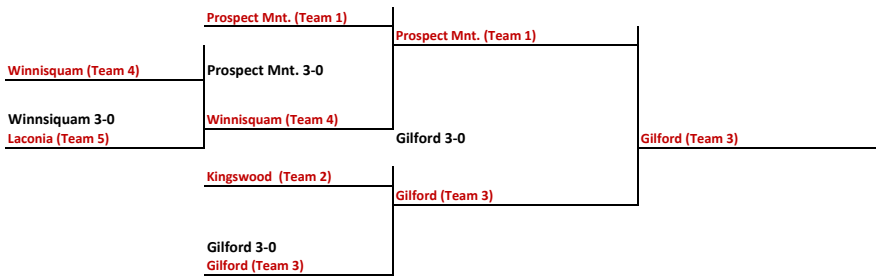

NHIAA Volleyball
Division II 18 Teams

Region One 4 Teams

Prelim Quarter

Region Two 5 Teams

Round 1 Prelim Quarter

Region Three 5 Teams

Round 1 Prelim Quarter

Region Four 4 Teams