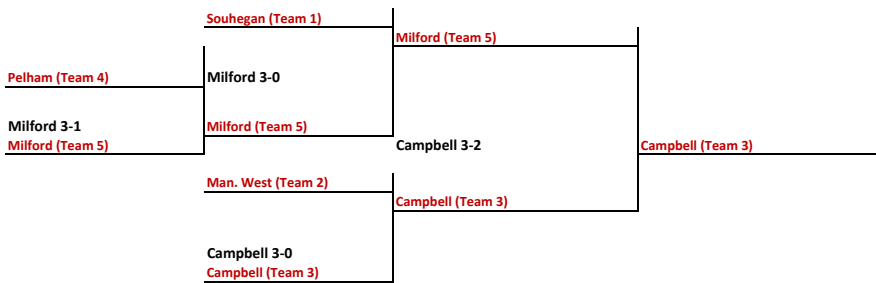

NHIAA Volleyball
Division II 18 Teams

Region One 4 Teams

Prelim Quarter

Region Two 5 Teams

Round 1 Prelim Quarter

Region Three 5 Teams

Round 1 Prelim Quarter

Region Four 4 Teams